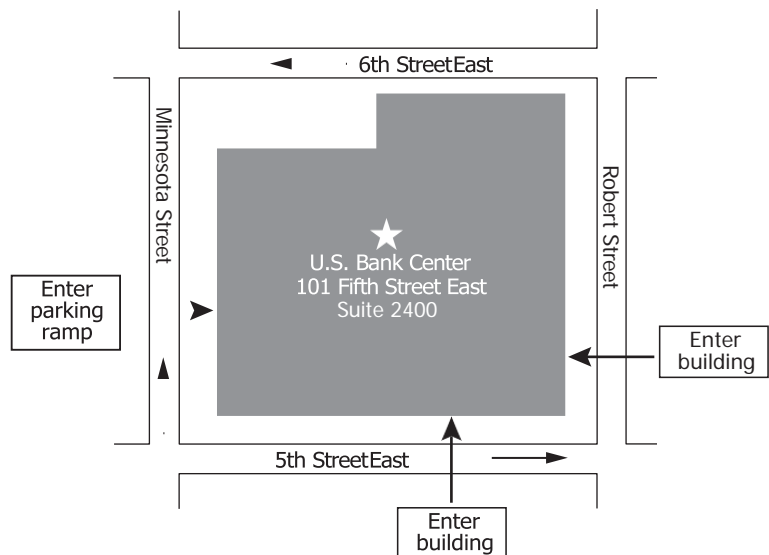

From the West (Minneapolis):

Take 94 East to Saint Paul (approximately 7 miles). Take the Fifth Street exit. Follow Fifth Street to Minnesota Street and turn left. The U.S. Bank Center parking entrance will be on the right.

From the South:

Take 35E North to the Kellogg Boulevard exit — turn right. Follow Kellogg Boulevard to Minnesota Street — turn left. Follow Minnesota two blocks. The U.S. Bank Center parking entrance will be on the right after you cross Fifth Street.

From the North:

Take 35E South to the 10th and Wacouta streets exit. Follow the exit to your right — you will now be on 10th Street. Follow 10th Street to Cedar Street — turn left. Turn left on Fifth Street and left again on Minnesota Street. The U.S. Bank Center parking entrance will be on the right.

From the East:

Take 94 West. Take the Sixth Street exit (left exit). Follow Sixth Street to Cedar Street — turn left. Turn left on Fifth Street and left again on Minnesota Street. The U.S. Bank Center parking entrance will be on the right.