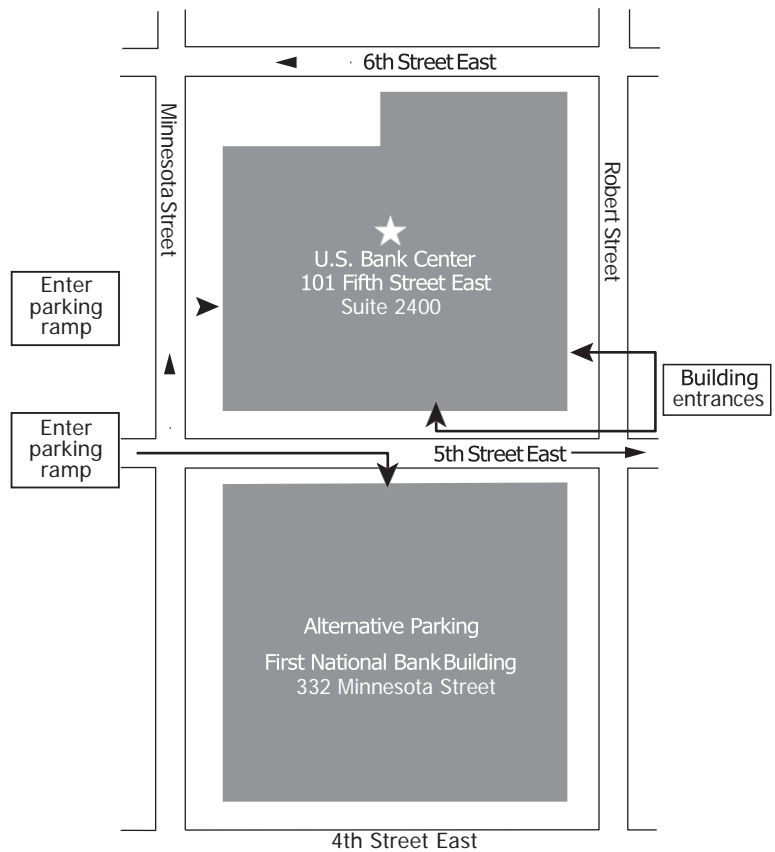

From the North:

Take 35E South to the 10th and Wacouta streets exit. Follow the exit to your right — you will now be on 10th Street. Follow 10th Street to Cedar Street — turn left. Turn left on Fifth Street and left again on Minnesota Street. The U.S. Bank Center parking entrance will be on the right.

From the East:

Take 94 West. Take the Sixth Street exit (left exit). Follow Sixth Street to Cedar Street — turn left. Turn left on Fifth Street and left again on Minnesota Street. The U.S. Bank Center parking entrance will be on the right.

1. Park on the first level and take the elevator down to the skyway level.
2. When you exit the elevator, find the security desk and walk north to the U.S. Bank Center. Take the first right after you cross Fifth Street and then a sharp left to the elevators.
3. Take the elevator to the 24th floor.